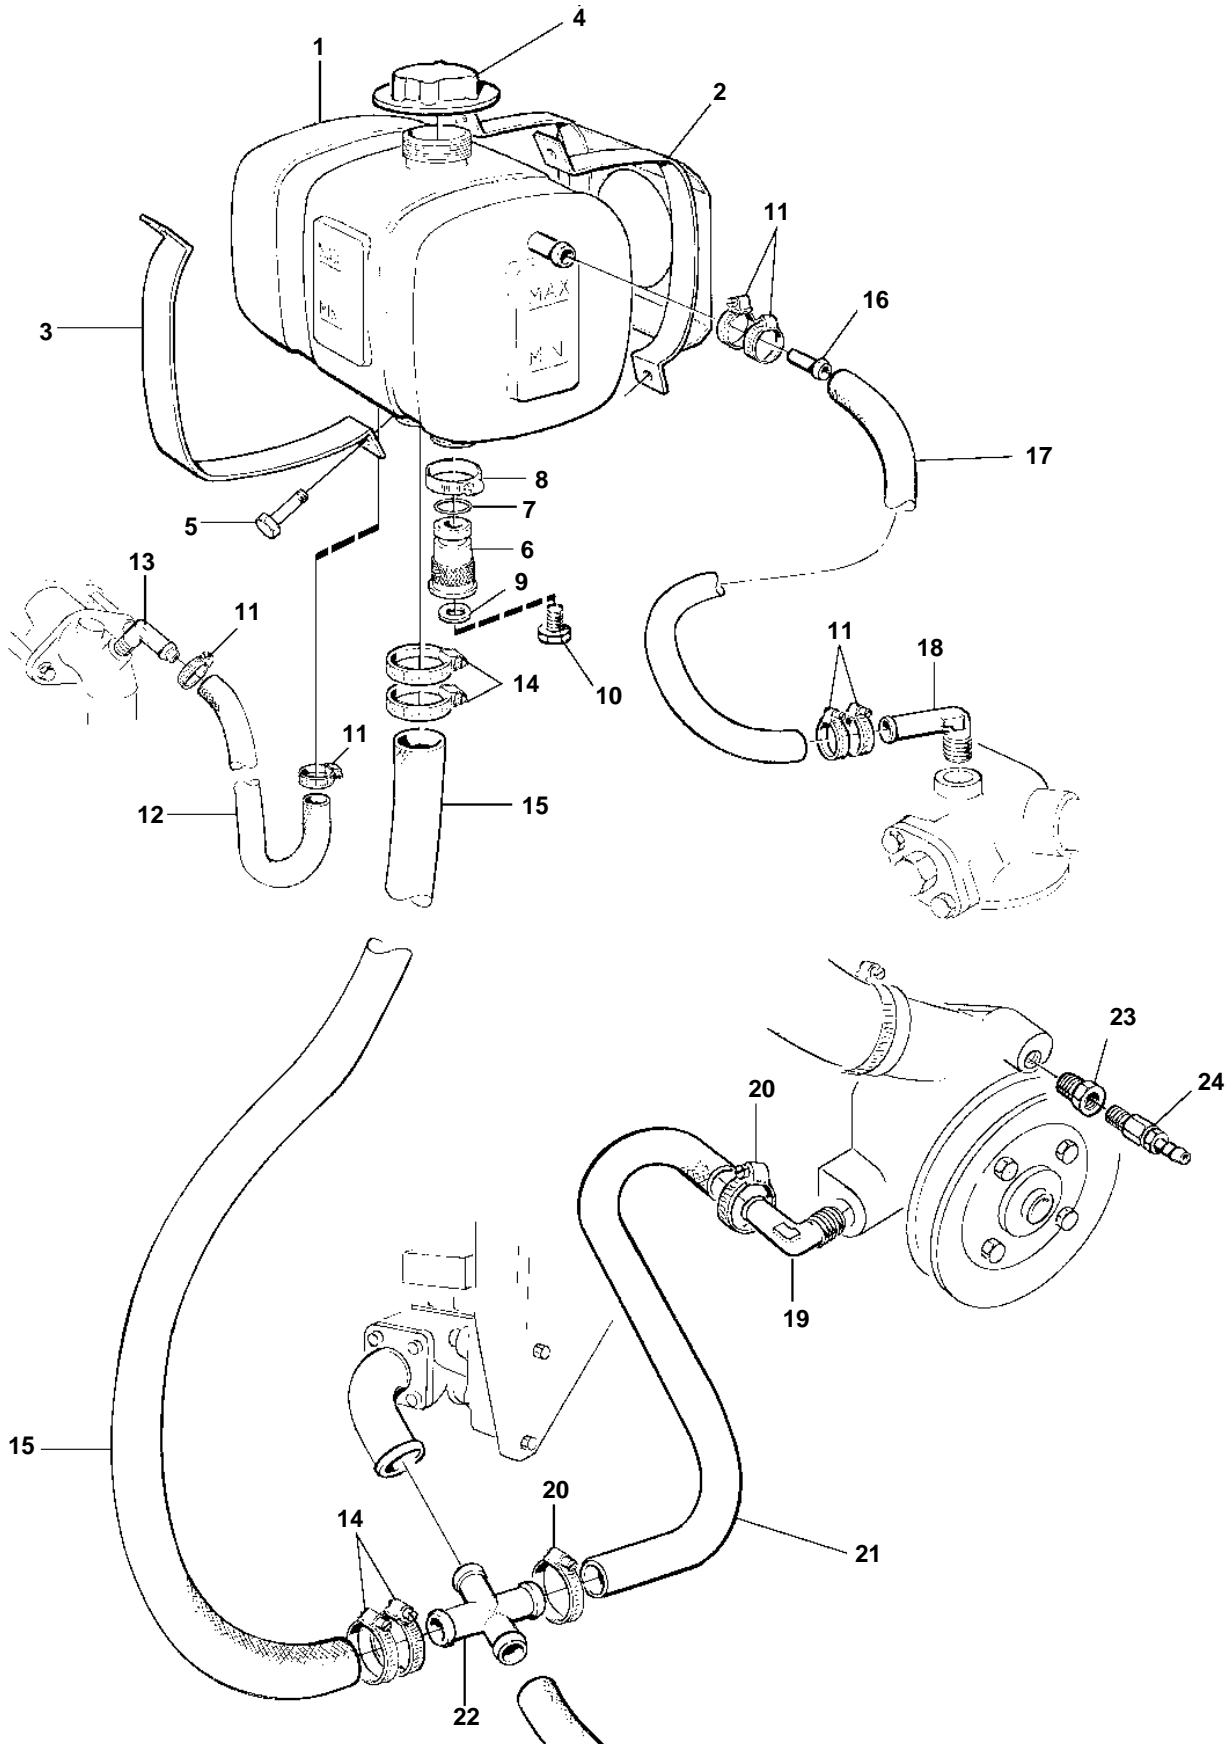

TAMD73P-A, TAMD73WJ-A

17072

TAMD73P-A, TAMD73WJ-A

REF	PART NO.	QTY	DESCRIPTION	SEE SEC.	NOTES
1	4804536	1	Expansion tank		
2	4952322	1	Attaching plate		
3	4804283	2	Strip		
4	1674083	1	Pressure cap		
5	946173	4	Flange screw		
6	11031743	1	Nipple		
7	960164	1	O-ring		
8	943473	1	Hose clamp		
9	11994	1	Gasket		
10	947660	1	Plug		
11	943470	6	Hose clamp		
12	943367	X	Hose		
13			Connector	3942	
14	943474	4	Hose clamp		
15	944386	X	Hose		L=1500mm
16	11033572	1	Reduction nipple		
17	943367	X	Hose		
18	479953	1	Elbow nipple		
19	941934	1	Elbow nipple		
20	943472	2	Hose clamp		
21	941522	X	Hose		L=1000mm
22		1	Nipple		Not marketed by Volvo Penta.
23	479954	1	Nipple		
24	949918	1	Drain cock		